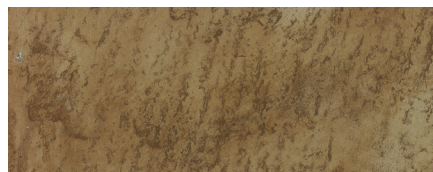

MIRACOTE®

Mirastain Color Chart

304 Sandpiper Beige

402 Dark Gray

606 Spanish Tile

303 Ivory Cream

413 Speedway Gray

2103 Fired Brick

3304 Provincial Tan

4413 Dolphin Gray

503 Adobe

2101 Toffee

2102 Copper Kettle

4501 Slate Green

2601 Redwood Tile

431 Bright Gray

3305 Dodge City Tan

This chart represents a random series of Miracote “base” pigments sold as Miracote ColorPax LIP that are field blended with the sold product Mirastain and which are then applied at variable rates onto random Miracote finishes.