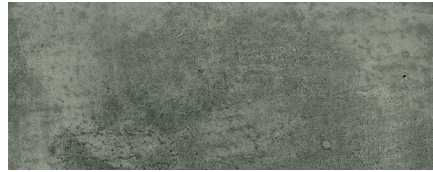

MIRACOTE®

Mirastain Color Chart

304 Sandpiper Beige

402 Dark Gray

606 Spanish Tile

303 Ivory Cream

413 Speedway Gray

2103 Fired Brick

3304 Provincial Tan

4413 Dolphin Gray

503 Adobe

2101 Toffee

2102 Copper Kettle

4501 Slate Green

2601 Redwood Tile

431 Bright Gray

3305 Dodge City Tan

This chart represents a random series of Miracote “base” pigments sold as Miracote ColorPax LIP that are field blended with the sold product Mirastain and which are then applied at variable rates onto random Miracote finishes.