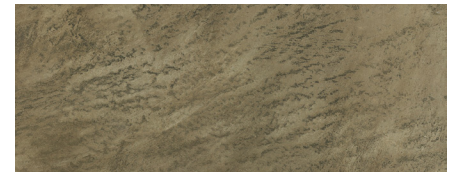

MIRACOTE®

Mirastain Color Chart

304 Sandpiper Beige

402 Dark Gray

606 Spanish Tile

303 Ivory Cream

413 Speedway Gray

2103 Fired Brick

3304 Provincial Tan

4413 Dolphin Gray

503 Adobe

2101 Toffee

2102 Copper Kettle

4501 Slate Green

2601 Redwood Tile

431 Bright Gray

3305 Dodge City Tan

This chart represents a random series of Miracote “base” pigments sold as Miracote ColorPax LIP that are field blended with the sold product Mirastain and which are then applied at variable rates onto random Miracote finishes.