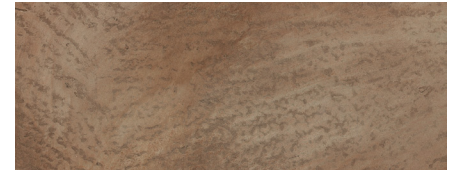

MIRACOTE®

Mirastain Color Chart

304 Sandpiper Beige

402 Dark Gray

606 Spanish Tile

303 Ivory Cream

413 Speedway Gray

2103 Fired Brick

3304 Provincial Tan

4413 Dolphin Gray

503 Adobe

2101 Toffee

2102 Copper Kettle

4501 Slate Green

2601 Redwood Tile

431 Bright Gray

3305 Dodge City Tan

This chart represents a random series of Miracote “base” pigments sold as Miracote ColorPax LIP that are field blended with the sold product Mirastain and which are then applied at variable rates onto random Miracote finishes.