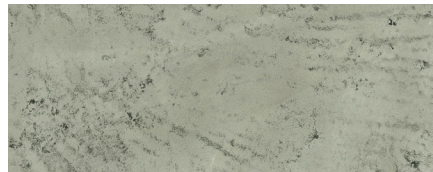

MIRACOTE®

Mirastain Color Chart

304 Sandpiper Beige

402 Dark Gray

606 Spanish Tile

303 Ivory Cream

413 Speedway Gray

2103 Fired Brick

3304 Provincial Tan

4413 Dolphin Gray

503 Adobe

2101 Toffee

2102 Copper Kettle

4501 Slate Green

2601 Redwood Tile

431 Bright Gray

3305 Dodge City Tan

This chart represents a random series of Miracote “base” pigments sold as Miracote ColorPax LIP that are field blended with the sold product Mirastain and which are then applied at variable rates onto random Miracote finishes.